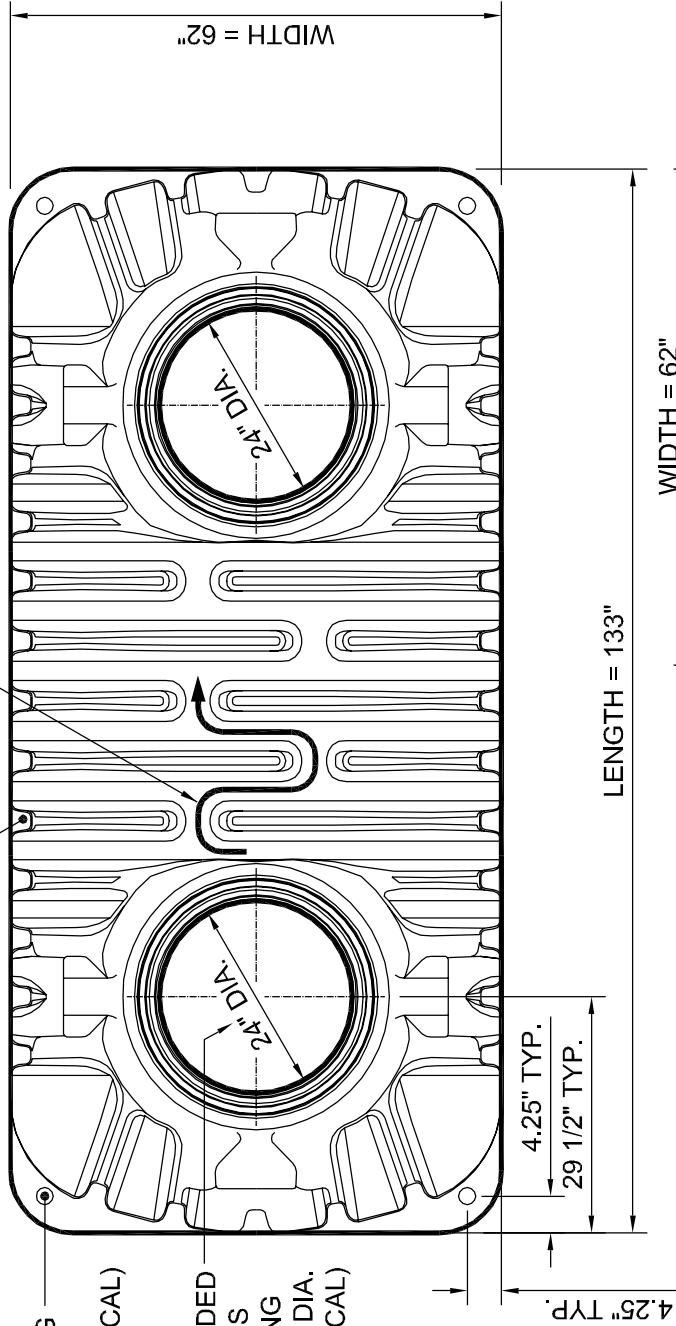

TOP

HORIZONTAL STRUCTURAL REINFORCING RIBS
(FULL CIRCUMFERENCE)

LIFTING HOLES (4 TYPICAL)

THREADED ACCESS OPENING 24" I.D. DIA. (2 TYPICAL)

GAS (TOP) / LIQUID (BOTTOM) PASS-THRU SLOT INSIDE TANK

SIDE

TANK SPECIFICATIONS

DESIGN CAPACITY		TOTAL CAPACITY		WEIGHT	
GALLONS	LITERS	GALLONS	LITERS	POUNDS	POUNDS
1060	4012	1337	5060	520	520

DWG SCALE: 1:1

PLOT SCALE: 1:2

SHEET #: 1 OF 3

ROTH MultiTank®

1060 GALLON / MODEL RMT-1060

ROTH GLOBAL PLASTICS
One General Motors Drive
Syracuse, N.Y. 13206
Call Toll Free 866.943.7256
www.rthlo.net

ELEVATION

SECTION

HORIZONTAL STRUCTURAL REINFORCING RIBS (FULL CIRCUMFERENCE)

42" LIQUID LEVEL

DWG SCALE:	1:1
PLOT SCALE:	1:2
SHEET #:	2 OF 3

ROTH MultiTank®
1 060 GALLON / MODEL RMT-1 060

ROTH GLOBAL PLASTICS
 One General Motors Drive
 Syracuse, N.Y. 13206
 Call Toll Free 866.943.7256
 www.rthlo.net

ISOMETRIC

TANK NOTES

1. Access at or above grade level must be secured against unauthorized access.
2. Tank is not rated for vehicular traffic loading.
3. All resin used is compliant with ASTM D 1248 as required by CSA B66 and IAPMO / ANSI Z1000-2007.
4. Tank material of construction is HMW-HDPE.
5. Primary dimensions are in inches
6. Minimum tank wall thickness is 1/4".
7. Labeling will include: manufacturer name, liquid capacity, date, maximum burial depth, and model number.
8. Riser cover contains the following: 6" x 3" warning:
"Danger - Do not enter - Poison Gas" - written in English, French & Spanish.
9. Maximum burial depth from manufacturer is 36" unless specifically instructed otherwise by the factory.
10. Models RMT-750, RMT-1060, RMT-1250 and RMT-1500 are all certified to CSA and IAPMO standards.
11. Models RMT-500, RMT-900 and RMT-1000E are compliant with CSA and IAPMO standards.