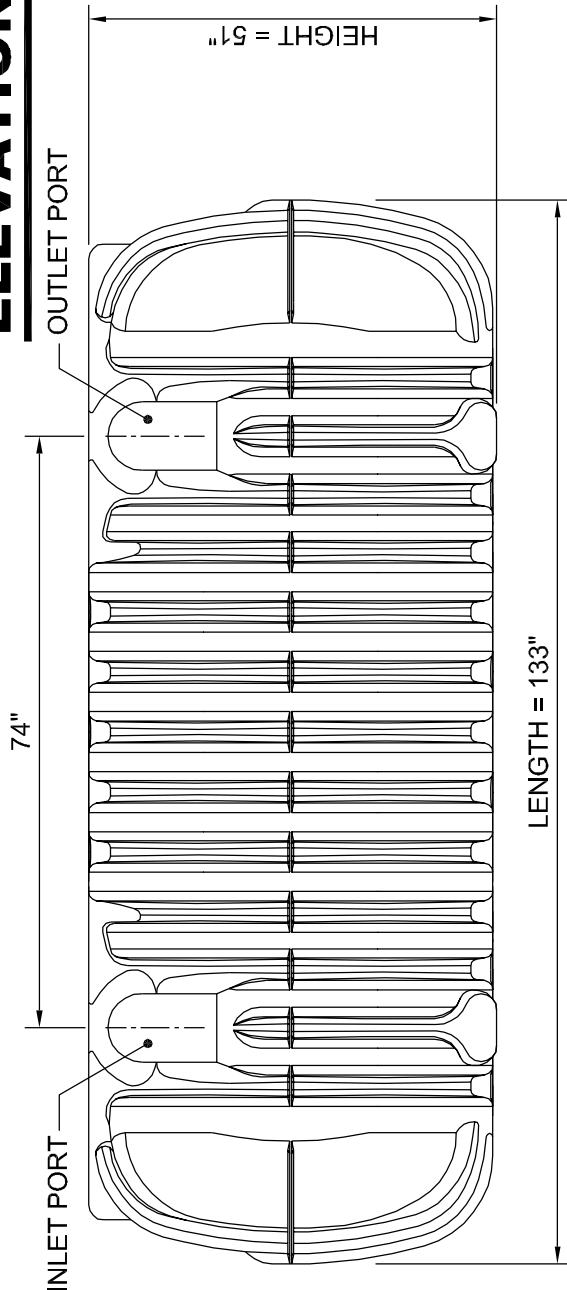

TOP

HORIZONTAL STRUCTURAL REINFORCING RIBS
(FULL CIRCUMFERENCE)

LIFTING HOLES (4 TYPICAL)

THREADED ACCESS OPENING 24" I.D. DIA. (2 TYPICAL)

GAS (TOP) / LIQUID (BOTTOM) PASS-THRU SLOT INSIDE TANK

SIDE

TANK SPECIFICATIONS

DESIGN CAPACITY		TOTAL CAPACITY		WEIGHT	
GALLONS	LITERS	GALLONS	LITERS	POUNDS	POUNDS
1060	4012	1337	5060	520	520

DWG SCALE: 1:1

PLOT SCALE: 1:2

SHEET #: 1 OF 3

ROTH MultiTank®

1060 GALLON / MODEL RMT-1060

ROTH GLOBAL PLASTICS
One General Motors Drive
Syracuse, N.Y. 13206
Call Toll Free 866.943.7256
www.rthlo.net

ELEVATION

SECTION

HORIZONTAL STRUCTURAL REINFORCING RIBS (FULL CIRCUMFERENCE)

42" LIQUID LEVEL

DWG SCALE:	1:1
PLOT SCALE:	1:2
SHEET #:	2 OF 3

ROTH MultiTank®
1 060 GALLON / MODEL RMT-1 060

ROTH GLOBAL PLASTICS
 One General Motors Drive
 Syracuse, N.Y. 13206
 Call Toll Free 866.943.7256
 www.rthlo.net

ISOMETRIC

TANK NOTES

1. Access at or above grade level must be secured against unauthorized access.
2. Tank is not rated for vehicular traffic loading.
3. All resin used is compliant with ASTM D 1248 as required by CSA B66 and IAPMO / ANSI Z1000-2007.
4. Tank material of construction is HMW-HDPE.
5. Primary dimensions are in inches
6. Minimum tank wall thickness is 1/4".
7. Labeling will include: manufacturer name, liquid capacity, date, maximum burial depth, and model number.
8. Riser cover contains the following: 6" x 3" warning:
"Danger - Do not enter - Poison Gas" - written in English, French & Spanish.
9. Maximum burial depth from manufacturer is 36" unless specifically instructed otherwise by the factory.
10. Models RMT-750, RMT-1060, RMT-1250 and RMT-1500 are all certified to CSA and IAPMO standards.
11. Models RMT-500, RMT-900 and RMT-1000E are compliant with CSA and IAPMO standards.