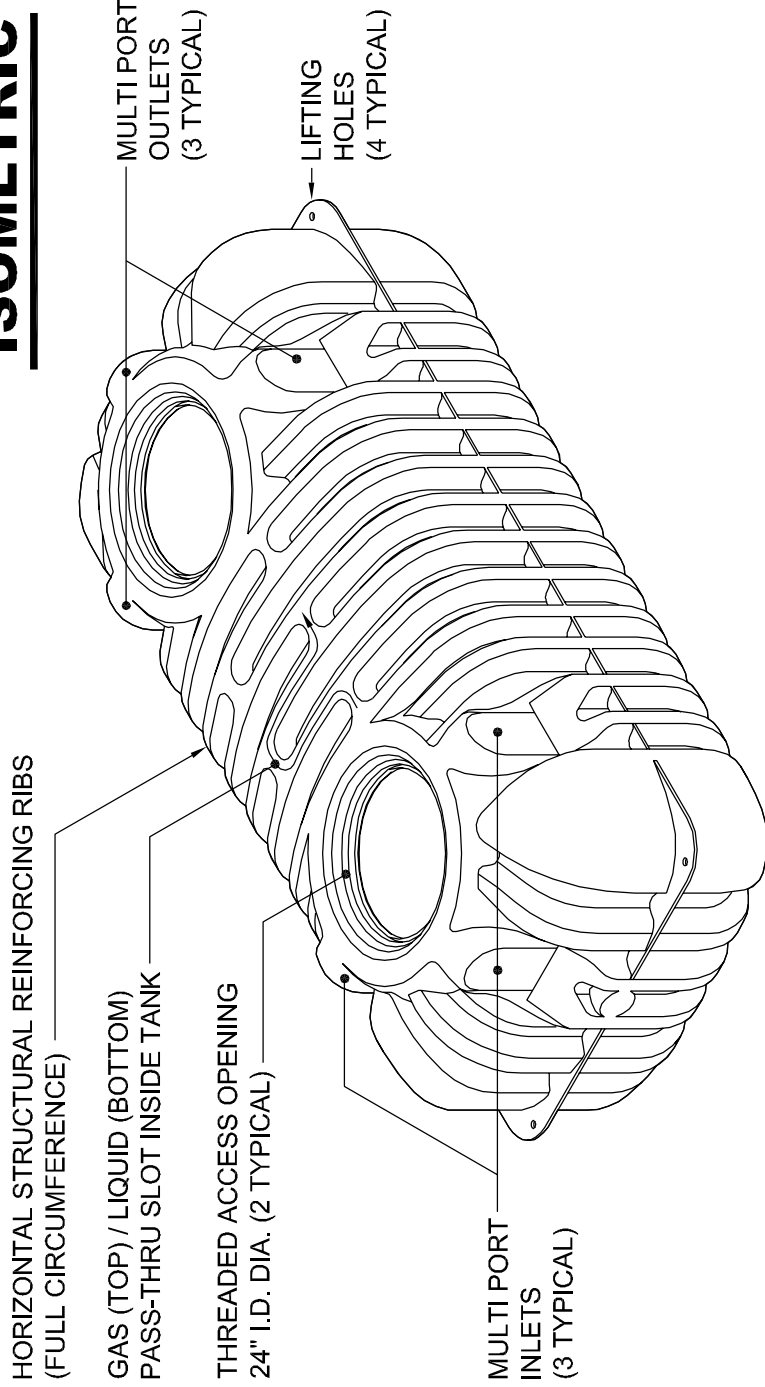

TOP

HORIZONTAL STRUCTURAL REINFORCING RIBS
(FULL CIRCUMFERENCE)

LIFTING HOLES (4 TYPICAL)

THREADED ACCESS OPENING 24" I.D. DIA. (2 TYPICAL)

GAS (TOP) / LIQUID (BOTTOM) PASS-THRU SLOT INSIDE TANK

SIDE

TANK SPECIFICATIONS

ELEVATION

SECTION

HORIZONTAL STRUCTURAL REINFORCING RIBS (FULL CIRCUMFERENCE)

42" LIQUID LEVEL

DWG SCALE:	1:1
PLOT SCALE:	1:2
SHEET #:	2 OF 3

ROTH MultiTank®
1 060 GALLON / MODEL RMT-1 060

ROTH GLOBAL PLASTICS
 One General Motors Drive
 Syracuse, N.Y. 13206
 Call Toll Free 866.943.7256
 www.rthlo.net

ISOMETRIC

TANK NOTES

1. Access at or above grade level must be secured against unauthorized access.
2. Tank is not rated for vehicular traffic loading.
3. All resin used is compliant with ASTM D 1248 as required by CSA B66 and IAPMO / ANSI Z1000-2007.
4. Tank material of construction is HMW-HDPE.
5. Primary dimensions are in inches
6. Minimum tank wall thickness is 1/4".
7. Labeling will include: manufacturer name, liquid capacity, date, maximum burial depth, and model number.
8. Riser cover contains the following: 6" x 3" warning:
"Danger - Do not enter - Poison Gas" - written in English, French & Spanish.
9. Maximum burial depth from manufacturer is 36" unless specifically instructed otherwise by the factory.
10. Models RMT-750, RMT-1060, RMT-1250 and RMT-1500 are all certified to CSA and IAPMO standards.
11. Models RMT-500, RMT-900 and RMT-1000E are compliant with CSA and IAPMO standards.