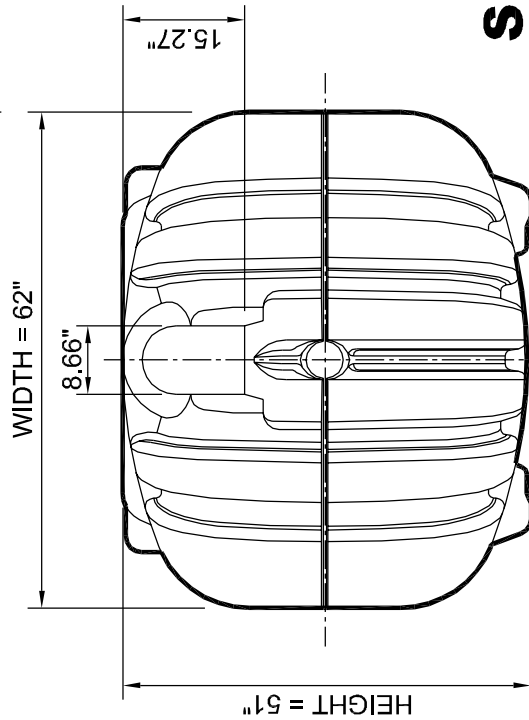

TOP

HORIZONTAL STRUCTURAL REINFORCING RIBS
(FULL CIRCUMFERENCE)

LIFTING HOLES (4 TYPICAL)

THREADED ACCESS OPENING 24" I.D. DIA. (2 TYPICAL)

GAS (TOP) / LIQUID (BOTTOM) PASS-THRU SLOT INSIDE TANK

SIDE

TANK SPECIFICATIONS

DESIGN CAPACITY		TOTAL CAPACITY		WEIGHT	
GALLONS	LITERS	GALLONS	LITERS	POUNDS	POUNDS
1060	4012	1337	5060	520	520

DWG SCALE: 1:1

PLOT SCALE: 1:2

SHEET #: 1 OF 3

ROTH MultiTank®

1060 GALLON / MODEL RMT-1060

ROTH GLOBAL PLASTICS
One General Motors Drive
Syracuse, N.Y. 13206
Call Toll Free 866.943.7256
www.rthlo.net

ELEVATION

SECTION

HORIZONTAL STRUCTURAL REINFORCING RIBS (FULL CIRCUMFERENCE)

42" LIQUID LEVEL

DWG SCALE:	1:1
PLOT SCALE:	1:2
SHEET #:	2 OF 3

ROTH MultiTank®
1 060 GALLON / MODEL RMT-1 060

ROTH GLOBAL PLASTICS
 One General Motors Drive
 Syracuse, N.Y. 13206
 Call Toll Free 866.943.7256
 www.rthlo.net

ISOMETRIC

TANK NOTES

1. Access at or above grade level must be secured against unauthorized access.
2. Tank is not rated for vehicular traffic loading.
3. All resin used is compliant with ASTM D 1248 as required by CSA B66 and IAPMO / ANSI Z1000-2007.
4. Tank material of construction is HMW-HDPE.
5. Primary dimensions are in inches
6. Minimum tank wall thickness is 1/4".
7. Labeling will include: manufacturer name, liquid capacity, date, maximum burial depth, and model number.
8. Riser cover contains the following: 6" x 3" warning:
"Danger - Do not enter - Poison Gas" - written in English, French & Spanish.
9. Maximum burial depth from manufacturer is 36" unless specifically instructed otherwise by the factory.
10. Models RMT-750, RMT-1060, RMT-1250 and RMT-1500 are all certified to CSA and IAPMO standards.
11. Models RMT-500, RMT-900 and RMT-1000E are compliant with CSA and IAPMO standards.