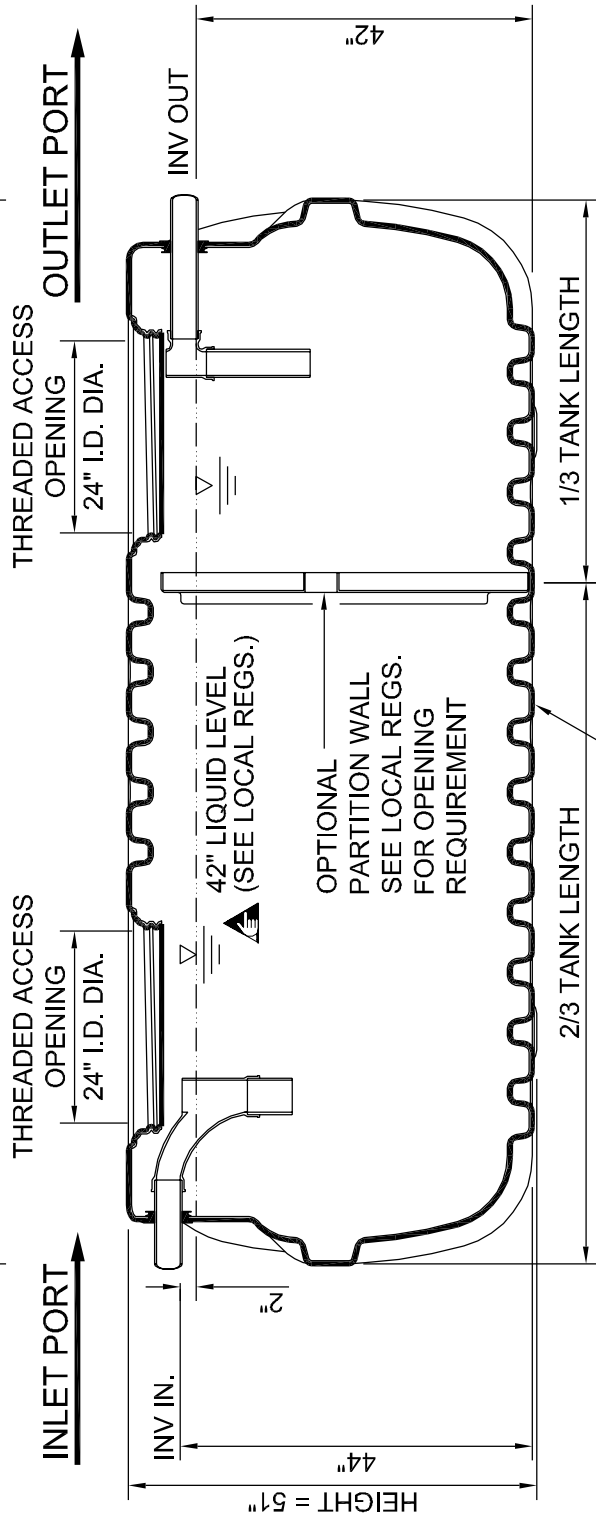

TOP

HORIZONTAL STRUCTURAL REINFORCING RIBS
(FULL CIRCUMFERENCE)

LIFTING HOLES (4 TYPICAL)

THREADED ACCESS OPENING 24" I.D. DIA. (2 TYPICAL)

GAS (TOP) / LIQUID (BOTTOM) PASS-THRU SLOT INSIDE TANK

SIDE

TANK SPECIFICATIONS

DESIGN CAPACITY		TOTAL CAPACITY		WEIGHT	
GALLONS	LITERS	GALLONS	LITERS	POUNDS	POUNDS
1060	4012	1337	5060	520	520

DWG SCALE: 1:1

PLOT SCALE: 1:2

SHEET #: 1 OF 3

ROTH MultiTank®

1060 GALLON / MODEL RMT-1060

ROTH GLOBAL PLASTICS
One General Motors Drive
Syracuse, N.Y. 13206
Call Toll Free 866.943.7256
www.rthlo.net

ELEVATION

SECTION

HORIZONTAL STRUCTURAL REINFORCING RIBS (FULL CIRCUMFERENCE)

42" LIQUID LEVEL

DWG SCALE:	1:1
PLOT SCALE:	1:2
SHEET #:	2 OF 3

ROTH MultiTank®
1 060 GALLON / MODEL RMT-1 060

ROTH GLOBAL PLASTICS
 One General Motors Drive
 Syracuse, N.Y. 13206
 Call Toll Free 866.943.7256
 www.rthlo.net

ISOMETRIC

TANK NOTES

1. Access at or above grade level must be secured against unauthorized access.
2. Tank is not rated for vehicular traffic loading.
3. All resin used is compliant with ASTM D 1248 as required by CSA B66 and IAPMO / ANSI Z1000-2007.
4. Tank material of construction is HMW-HDPE.
5. Primary dimensions are in inches
6. Minimum tank wall thickness is 1/4".
7. Labeling will include: manufacturer name, liquid capacity, date, maximum burial depth, and model number.
8. Riser cover contains the following: 6" x 3" warning:
"Danger - Do not enter - Poison Gas" - written in English, French & Spanish.
9. Maximum burial depth from manufacturer is 36" unless specifically instructed otherwise by the factory.
10. Models RMT-750, RMT-1060, RMT-1250 and RMT-1500 are all certified to CSA and IAPMO standards.
11. Models RMT-500, RMT-900 and RMT-1000E are compliant with CSA and IAPMO standards.